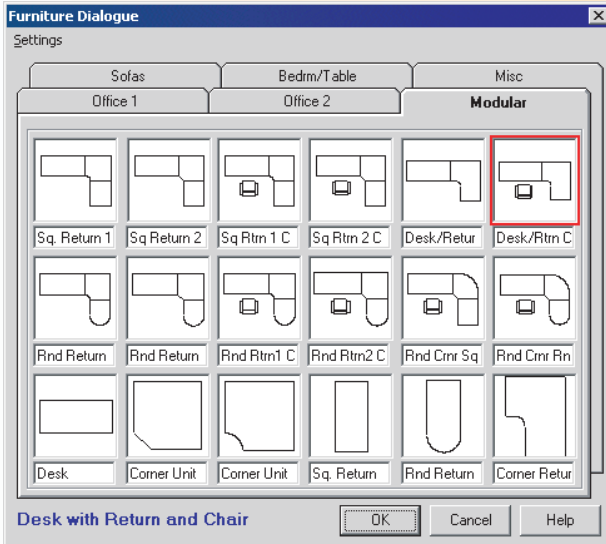

LTA Symbols

2D Architectural Symbols for AutoCAD & AutoCAD LT

LTA Symbols has hundreds of design components for AutoCAD and AutoCAD LT users, including Furniture, Electrical and Kitchen fittings, Landscape, Plumbing, Heating and Signage, to help you add further detail to your design.

The majority of the symbols in LTA Symbols are not just blocks that have to be stretched and scaled to the correct size, but are intelligent parametric symbols. This means that you can define the key dimensions and the symbol is automatically and instantly drawn to the size you require. As many of the symbols in LTA Symbols are available in elevation as well as plan, they can be used to quickly add detail to your internal or external elevations.