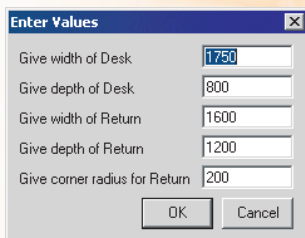

The majority of the symbols in LTA Symbols are not just blocks that have to be stretched and scaled to the correct size, but are intelligent parametric symbols. This means that you can define the key dimensions and the symbol is automatically and instantly drawn to the size you require. As many of the symbols in LTA Symbols are available in elevation as well as plan, they can be used to quickly add detail to your internal or external elevations.